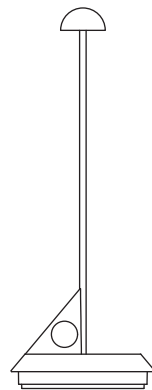

UBÌQUA

CORDLESS LIGHT. LIMITLESS LIFE

DESIGNED IN ITALY. MADE IN CHINA
www.ubiquallamps.com
www.ubiquallamps.eu

UBÌQUA

LUME

DESIGNED BY
FRANCO PAGLIARINI

Input DC 5V max.2A

Watt 2.2W

max. 215 lm

3-4h (max.2A)

10-11h

Lumileds 4014

x1

x1

⌚ > 3"

⌚ > 2"