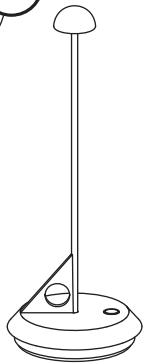

UBÌQUA

CORDLESS LIGHT. LIMITLESS LIFE

DESIGNED IN ITALY. MADE IN CHINA
www.ubiquallamps.com
www.ubiquallamps.eu

UBÌQUA

LUME

DESIGNED BY
FRANCO PAGLIARINI

Input DC 5V max.2A

Watt 2.2W

max. 215 lm

3-4h (max.2A)

10-11h

Lumileds 4014

x1

x1

⌚ > 3"

⌚ > 2"