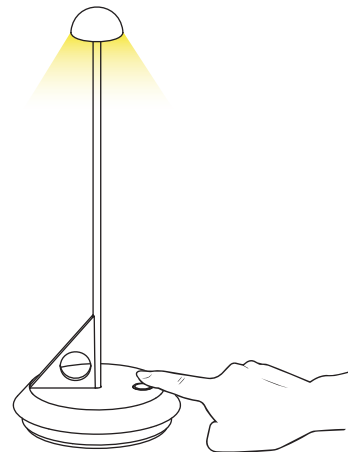

⌚ > 3"

⌚ > 2"

⌚ > 1"